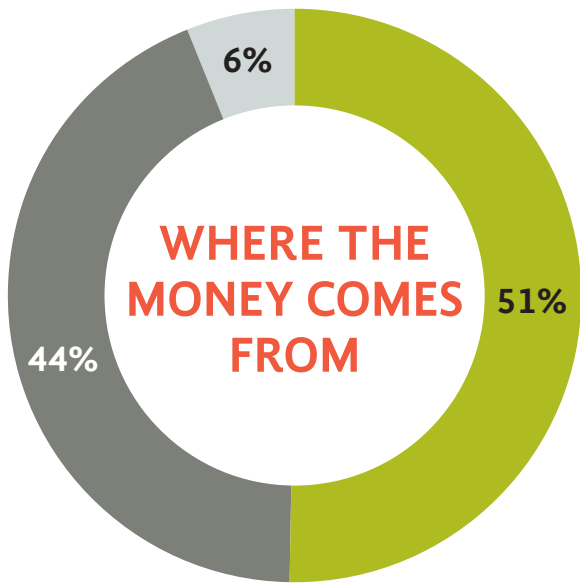

- **Earned Income** - $958,418
- **Donations and Grants** - $830,784
- **Investment Income** - $104,164