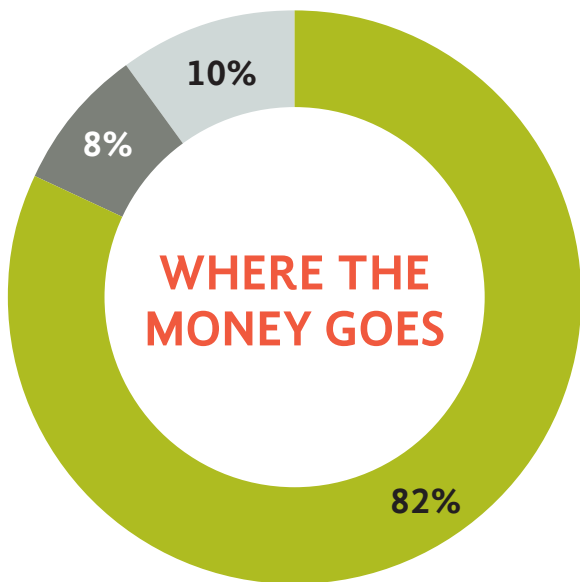

- **Programs** - $1,929,706
- **Administration** - $191,058
- **Fundraising** - $239,149

“

“Thank you so much for all that you do to preserve this amazing space. During this uncertain time, the ability to walk the trails here has been a weekly highlight for our family.”

”
-Fred

“

Thank you so much for your quick call regarding the three baby flying squirrels I found! I was so relieved your staff knew exactly what to do. Babies have been reunited with their mama thanks to you!”

”
-Sara